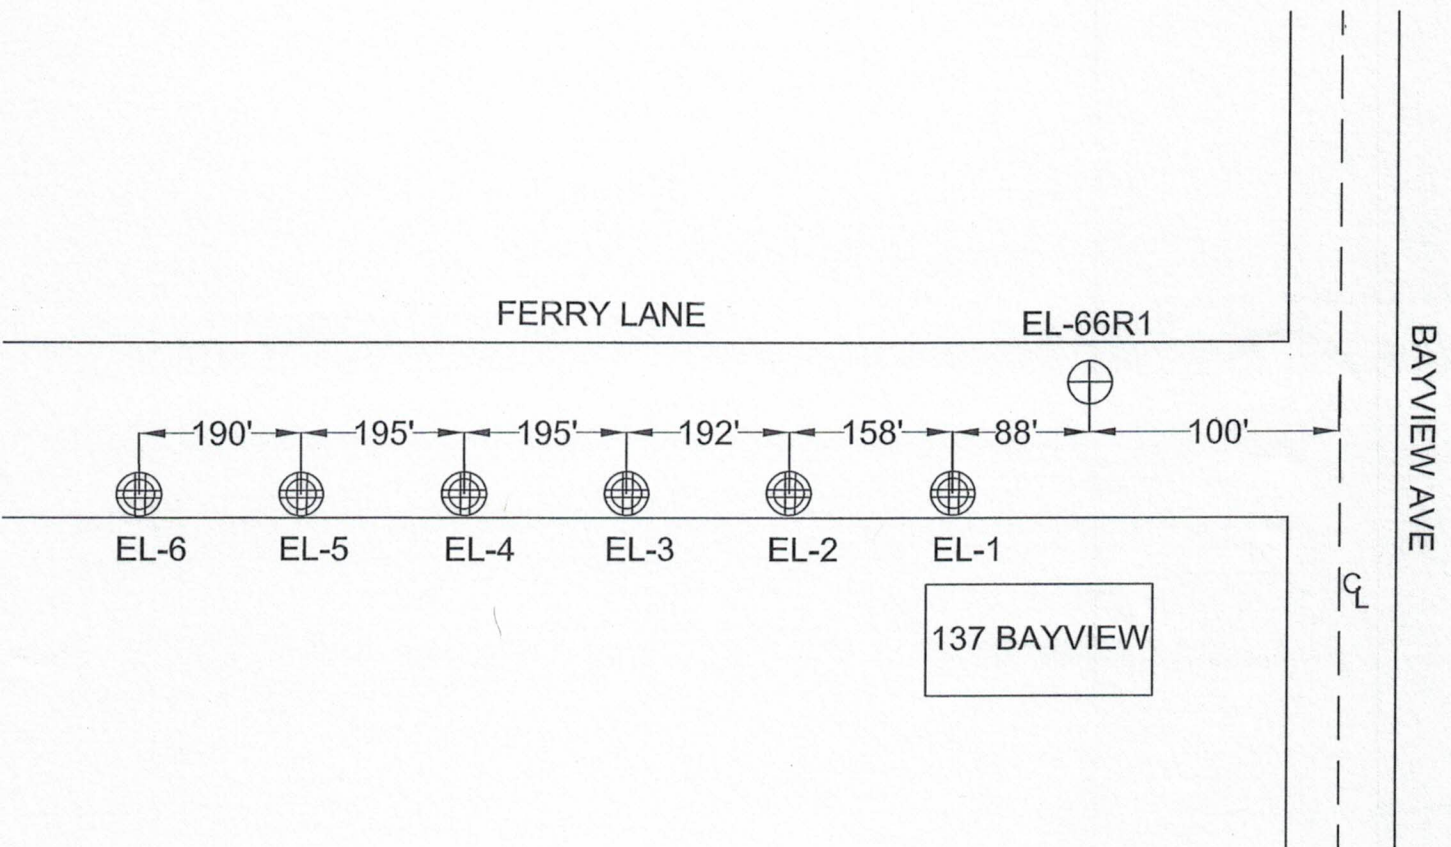

TO ACCOMPANY PETITION OF  
TAUNTON MUNICIPAL LIGHTING PLANT

KEY:

⊕ PROPOSED NEW JOINT  
POLE LOCATION

⊕ EXISTING JOINT  
POLE LOCATION

TO ACCOMPANY PETITION OF  
TAUNTON MUNICIPAL LIGHTING PLANT

KEY:

 PROPOSED NEW JOINT  
POLE LOCATION